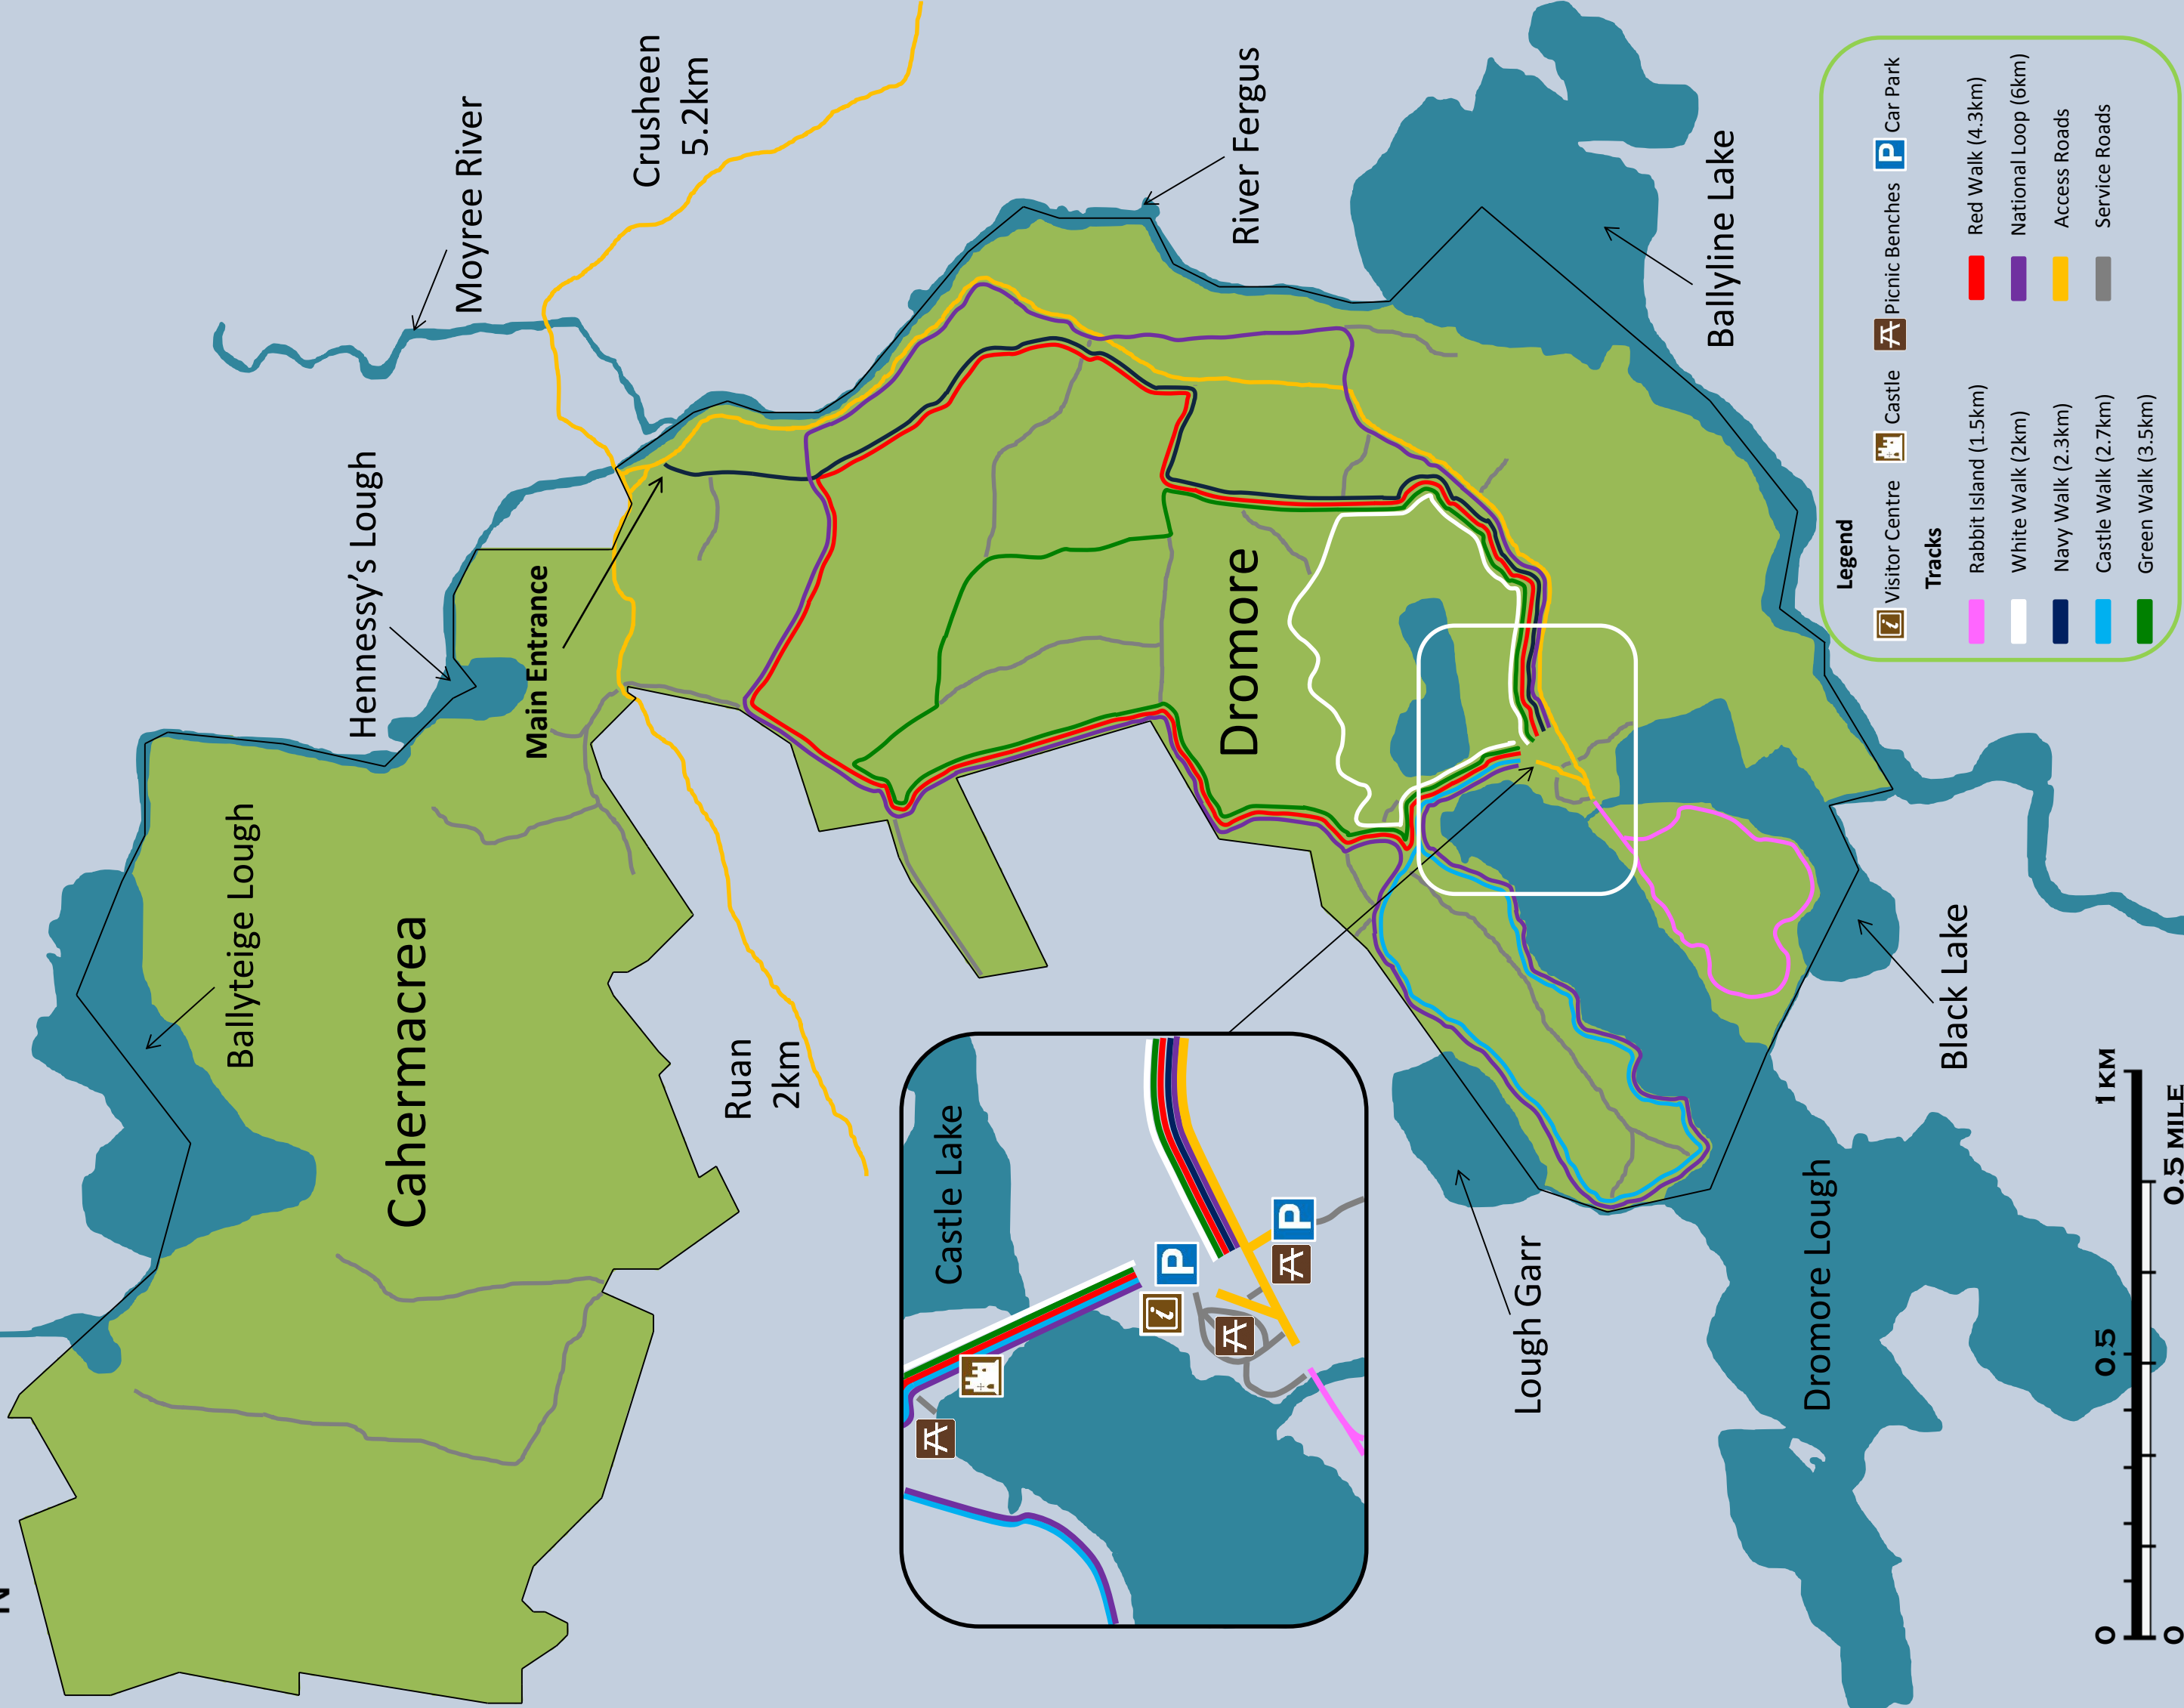

Dromore Wood Nature Reserve

Legend

- | | | | | |
|-----------------------|---------------------|-------------------|---------------------|--------------------|
| Visitor Centre | Castle | Picnic Benches | Car Park | |
| Rabbit Island (1.5km) | White Walk (2km) | Navy Walk (2.3km) | Castle Walk (2.7km) | Green Walk (3.5km) |
| Red Walk (4.3km) | National Loop (6km) | Access Roads | Service Roads | |