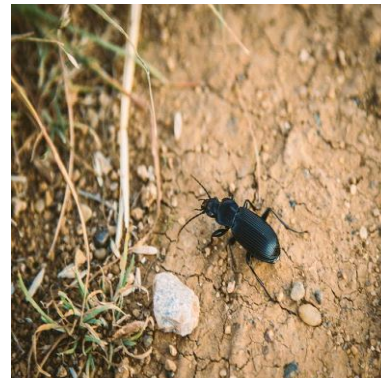

Minibeast Hunt Spotter Sheet

Ladybird

Ant

Snail

Earthworm

Woodlouse

Millipede

Slug

Spider

Centipede

Beetle

Earwig

Hoverfly

Minibeasts are invertebrates, creatures without backbones or internal skeletons, which includes insects. Over 90% of the creatures on earth are invertebrates, which have been living on earth for over 500 million years. Irish Insects are quite harmless to humans. They are small and delicate and most eat plants or other invertebrates.